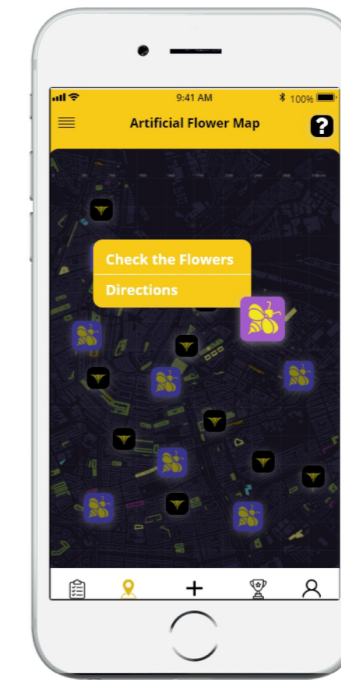

BEES

GARDENER

If you have an open space where you have your garden

Install Artificial Flower

Connect Artificial Flower

Plant Flowers and add to your library by taking photos

Plant More Flowers to Attract more Pollinators and get a higher ranking

Connect with Other Gardeners Among the City and Exchange Insights

Connect Artificial Flower

Artificial Flower will light up in the map within 24 hours

Artificial Flower Detects Bees and Sends Data to the Application

POLLINATOR

If you don't have an outdoor space or you want to travel and pollinate in the game

Choose your Bee Character

Check out the City Map to explore Gardens in Amsterdam

Visit Flowers that Lights Up in the map, collect fragments and nectar of flowers