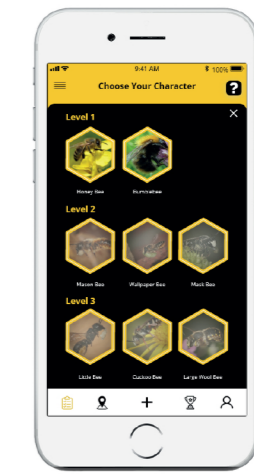

BEES

GARDENER

If you have an open space where you have your garden

Install Artificial Flower

Connect Artificial Flower

Plant Flowers and add to your library by taking photos

Plant More Flowers to Attract more Pollinators and get a higher ranking

Connect with Other Gardeners Among the City and Exchange Insights

Connect Artificial Flower

Artificial Flower will light up in the map within 24 hours

Artificial Flower Detects Bees and Sends Data to the Application

POLLINATOR

If you don't have an outdoor space or you want to travel and pollinate in the game

Choose your Bee Character

Check out the City Map to explore Gardens in Amsterdam

Visit Flowers that Lights Up in the map, collect fragments and nectar of flowers