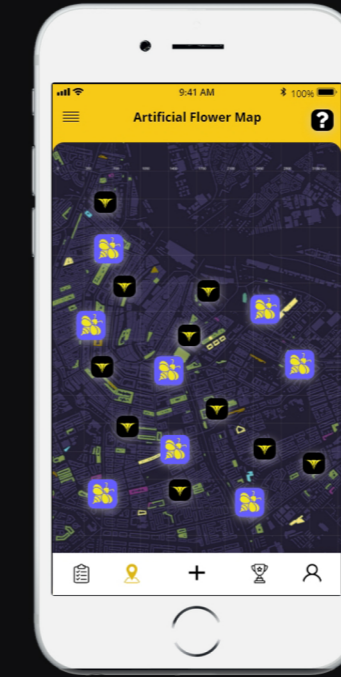

BEES

GARDENER

If you have an open space where you have your garden

Install Artificial Flower

Connect Artificial Flower

Plant Flowers and add to your library by taking photos

Plant More Flowers to Attract more Pollinators and get a higher ranking

Connect with Other Gardeners Among the City and Exchange Insights

Connect Artificial Flower

Artificial Flower will light up in the map within 24 hours

Artificial Flower Detects Bees and Sends Data to the Application

POLLINATOR

If you don't have an outdoor space or you want to travel and pollinate in the game

Choose your Bee Character

Check out the City Map to explore Gardens in Amsterdam

Visit Flowers that Lights Up in the map, collect fragments and nectar of flowers