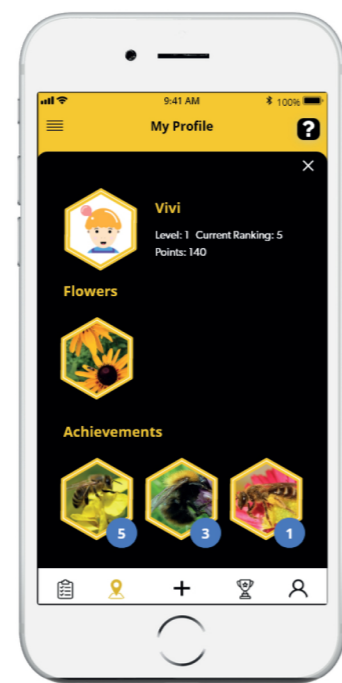

BEES

GARDENER

If you have an open space where you have your garden

Install Artificial Flower

Connect Artificial Flower

Plant Flowers and add to your library by taking photos

Plant More Flowers to Attract more Pollinators and get a higher ranking

Connect with Other Gardeners Among the City and Exchange Insights

Connect Artificial Flower

Artificial Flower will light up in the map within 24 hours

Artificial Flower Detects Bees and Sends Data to the Application

POLLINATOR

If you don't have an outdoor space or you want to travel and pollinate in the game

Choose your Bee Character

Check out the City Map to explore Gardens in Amsterdam

Visit Flowers that Lights Up in the map, collect fragments and nectar of flowers