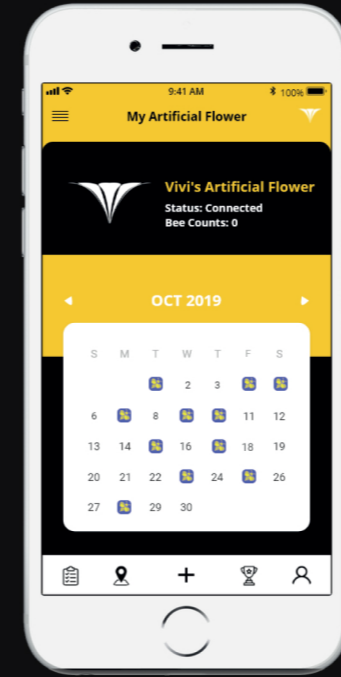

BEES

GARDENER

If you have an open space where you have your garden

Install Artificial Flower

Connect Artificial Flower

Plant Flowers and add to your library by taking photos

Plant More Flowers to Attract more Pollinators and get a higher ranking

Connect with Other Gardeners Among the City and Exchange Insights

Connect Artificial Flower

Artificial Flower will light up in the map within 24 hours

Artificial Flower Detects Bees and Sends Data to the Application