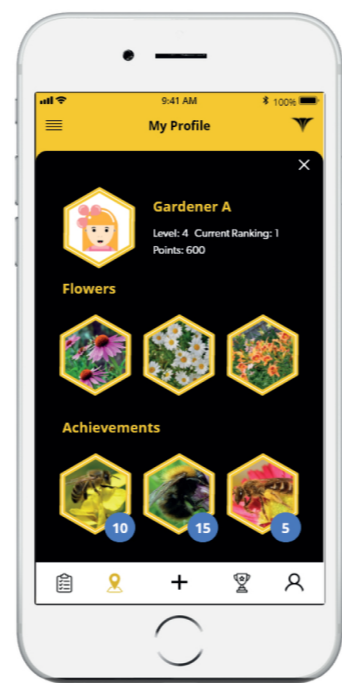

BEES

GARDENER

If you have an open space where you have your garden

Install Artificial Flower

Connect Artificial Flower

Plant Flowers and add to your library by taking photos

Plant More Flowers to Attract more Pollinators and get a higher ranking

Connect with Other Gardeners Among the City and Exchange Insights

Connect Artificial Flower

Artificial Flower will light up in the map within 24 hours

Artificial Flower Detects Bees and Sends Data to the Application

POLLINATOR

If you don't have an outdoor space or you want to travel and pollinate in the game

Choose your Bee Character

Check out the City Map to explore Gardens in Amsterdam

Visit Flowers that Lights Up in the map, collect fragments and nectar of flowers