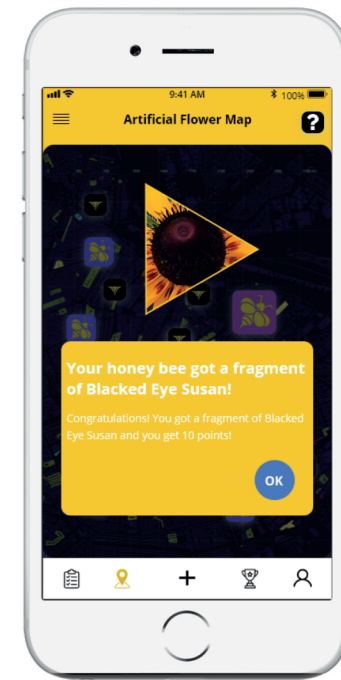

Connect with Other Gardeners Among the City and Exchange Insights

Connect Artificial Flower

Artificial Flower will light up in the map within 24 hours

Artificial Flower Detects Bees and Sends Data to the Application

POLLINATOR

If you don't have an outdoor space or you want to travel and pollinate in the game

Choose your Bee Character

Check out the City Map to explore Gardens in Amsterdam

Visit Flowers that Lights Up in the map, collect fragments and nectar of flowers