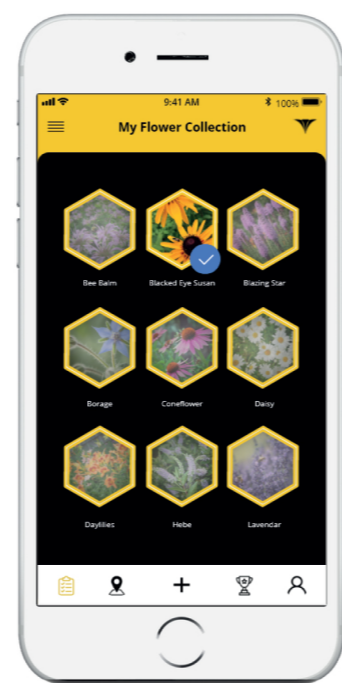

BEES

GARDENER

If you have an open space where you have your garden

Install Artificial Flower

Connect Artificial Flower

Plant Flowers and add to your library by taking photos

Plant More Flowers to Attract more Pollinators and get a higher ranking

Connect with Other Gardeners Among the City and Exchange Insights

Connect Artificial Flower

Artificial Flower will light up in the map within 24 hours

Artificial Flower Detects Bees and Sends Data to the Application

POLLINATOR

If you don't have an outdoor space or you want to travel and pollinate in the game

Choose your Bee Character

Check out the City Map to explore Gardens in Amsterdam

Visit Flowers that Lights Up in the map, collect fragments and nectar of flowers