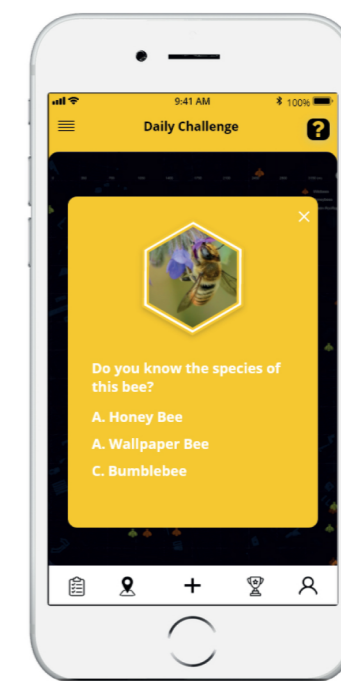

BEES

GARDENER

If you have an open space where you have your garden

Install Artificial Flower

Connect Artificial Flower

Plant Flowers and add to your library by taking photos

Plant More Flowers to Attract more Pollinators and get a higher ranking

Connect with Other Gardeners Among the City and Exchange Insights

Connect Artificial Flower

Artificial Flower will light up in the map within 24 hours

Artificial Flower Detects Bees and Sends Data to the Application

POLLINATOR

If you don't have an outdoor space or you want to travel and pollinate in the game

Choose your Bee Character

Check out the City Map to explore Gardens in Amsterdam

Visit Flowers that Lights Up in the map, collect fragments and nectar of flowers